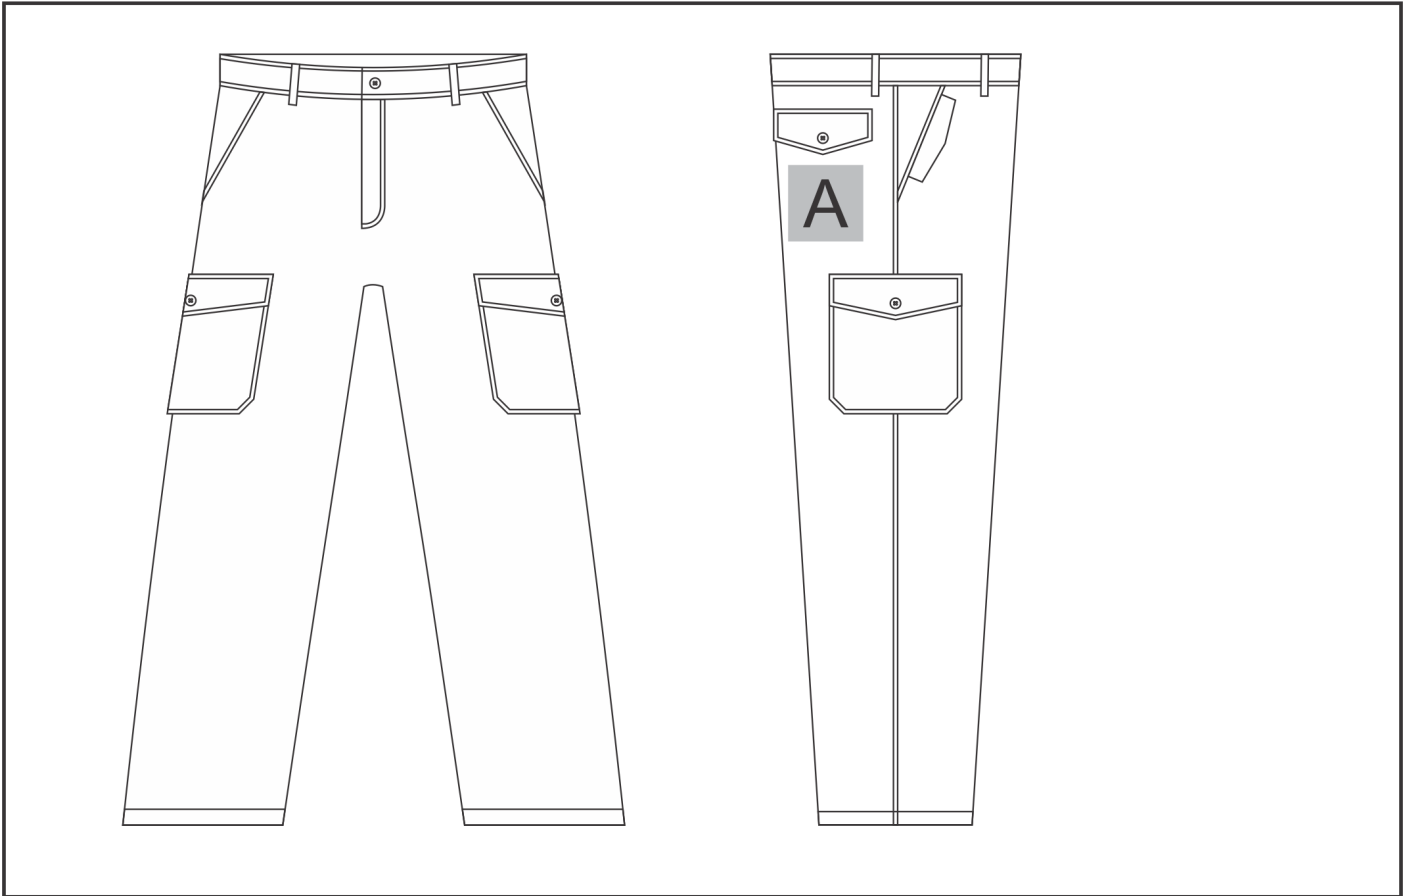

ALT-GCG

Mens Cargo Pants

Need to know:

- Includes 1-Position Embroidery (setup fee applies)

Branding Options:

Position A

1. Embroidery (EMB-A)

N/A

Size: 100mm wide x 100mm high